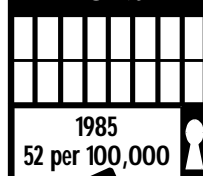

DAKOTA DATA

**N.D. Juvenile
Violent Crime
Arrest Rate**

**Up
102%**

**1994
105 per 100,000**

**1985
52 per 100,000**

Source:
North Dakota
Kids Count

NDSU Agriculture Communication

DAKOTA DATA

**N.D. Juvenile
Violent Crime
Arrest Rate**

**Up
102%**

**1994
105 per 100,000**

**1985
52 per 100,000**

Source:
North Dakota
Kids Count

NDSU Agriculture Communication