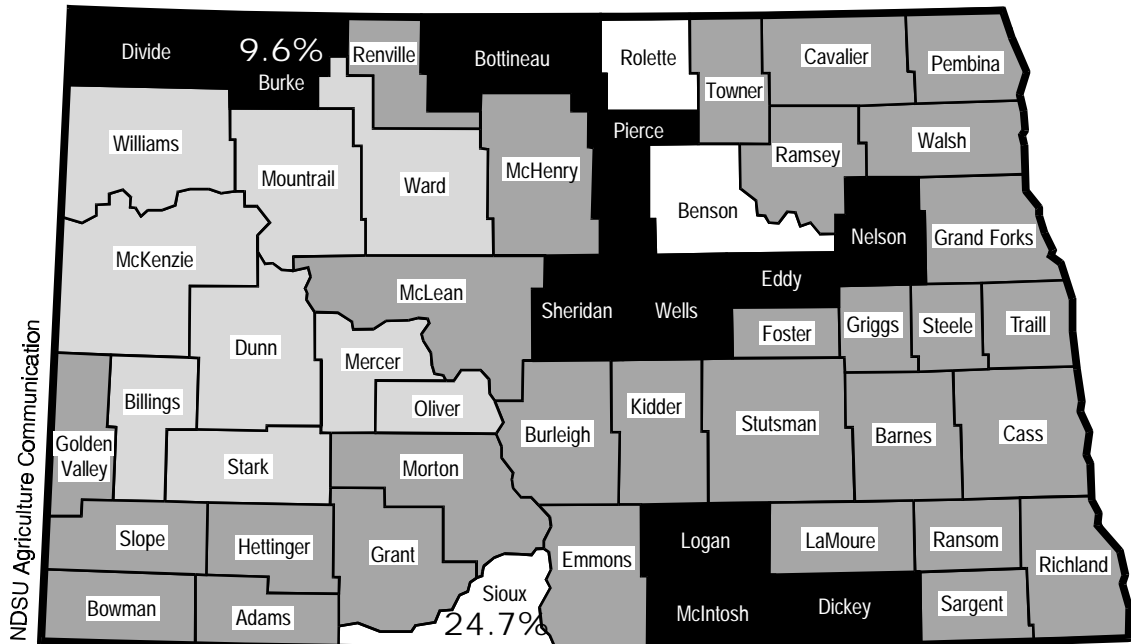

Where North Dakota's Younger Population Lives

Percent of each county's population who are less than 10 years old*

NDSU Agriculture Communication

*1996

North Dakota overall **13.4%**

U.S. overall **14.6%**