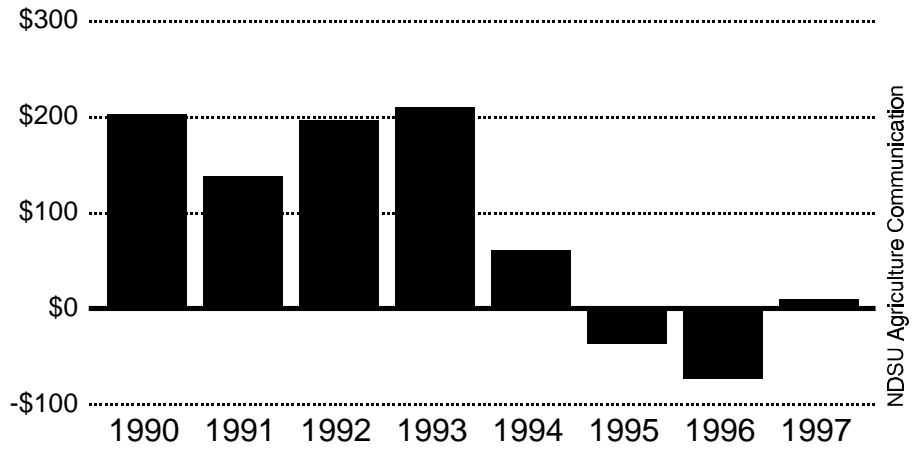

## Average Return Per Beef Cow on Farms in Western North Dakota, 1990-1997\*

\*Based on records of farms enrolled in the North Dakota Farm Business Management Education Program.