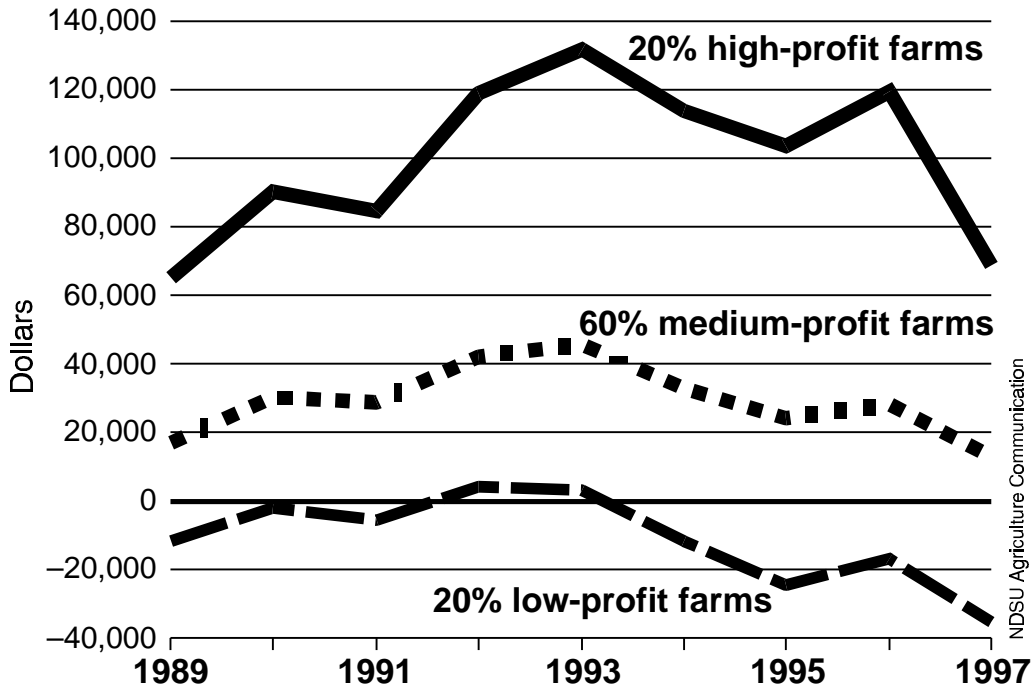

Average North Dakota Net Farm Income\*  
 (excluding the Red River Valley)  
 1989-1997

NDSU Agriculture Communication

\*From records of the North Dakota Farm Business Management Education program.