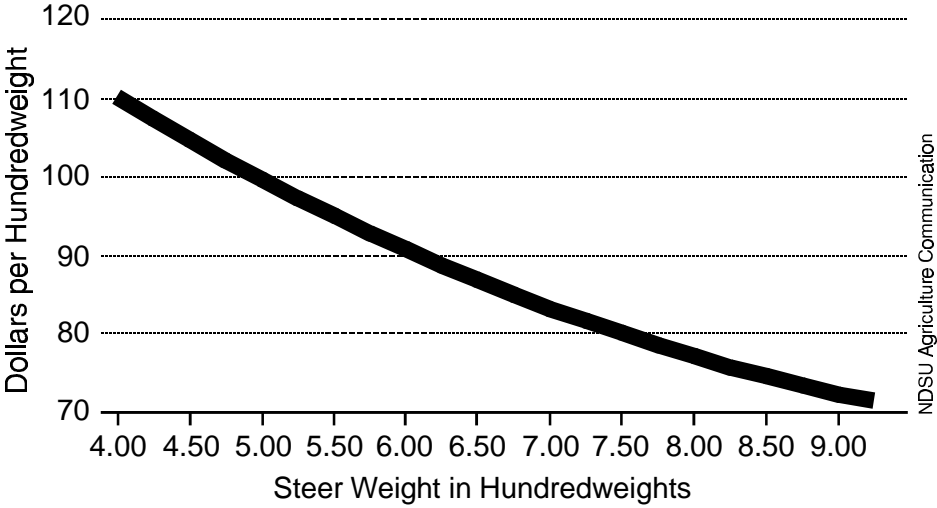

Projected January 1999 Steer Prices in Western North Dakota

NDSU Agriculture Communication