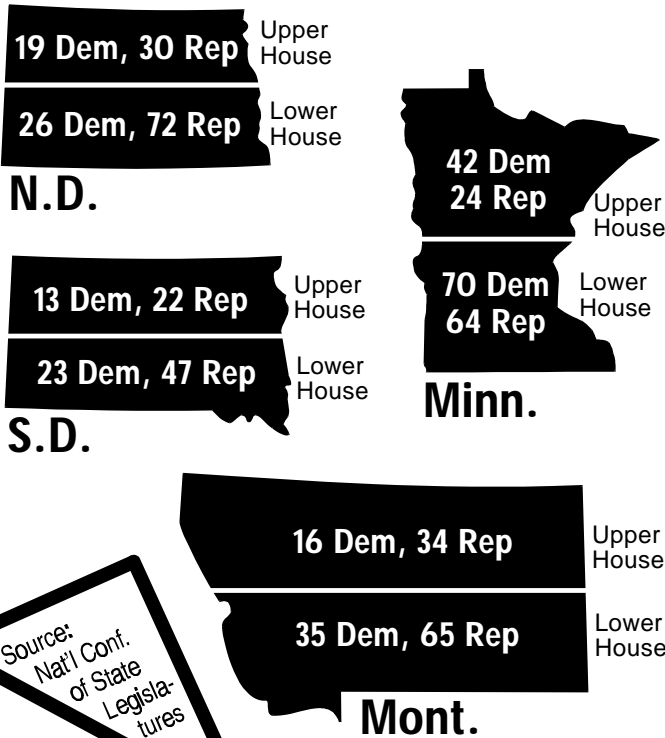

DAKOTA DATA

Composition of State Legislatures by Political Party, 1996

Source:
Nat'l Conf.
of State
Legisla-
tures

NDSU Agriculture Communication

DAKOTA DATA

Composition of State Legislatures by Political Party, 1996