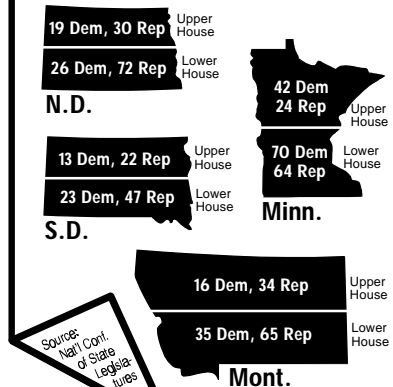

DAKOTA DATA

Composition of State Legislatures by Political Party, 1996

Source:
Nat'l Conf.
of State
Legisla-
tures

NDSU Agriculture Communication

DAKOTA DATA

Composition of State Legislatures by Political Party, 1996