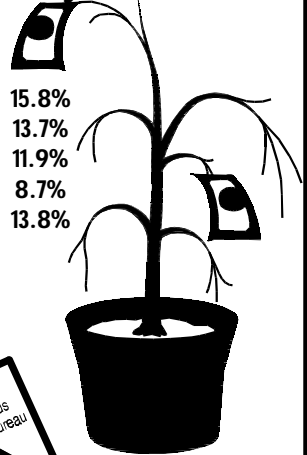

DAKOTA DATA

Poverty Rates-1995

Mont.	15.8%
S.D.	13.7%
N.D.	11.9%
Minn.	8.7%
U.S.	13.8%

Source:
Census
Bureau

NDSU Agriculture Communication

DAKOTA DATA

Poverty Rates-1995

Mont.	15.8%
S.D.	13.7%
N.D.	11.9%
Minn.	8.7%
U.S.	13.8%