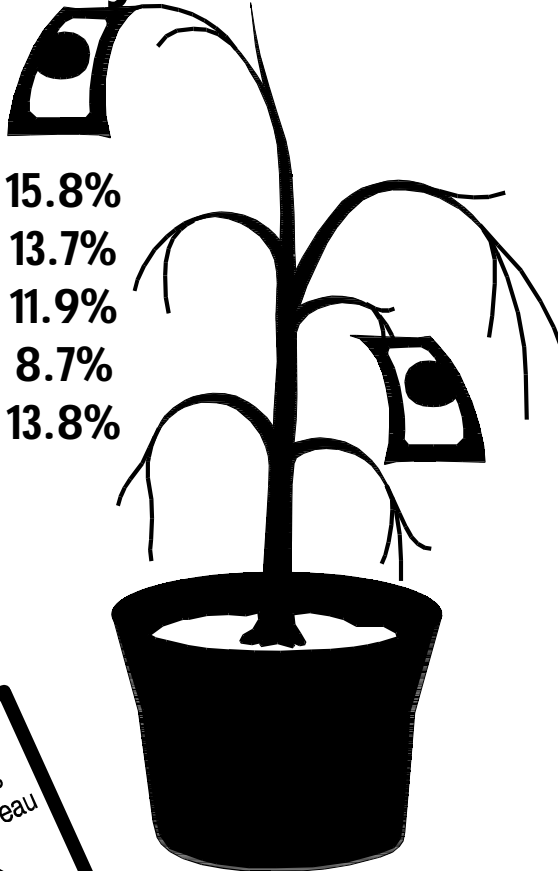

DAKOTA DATA

Poverty Rates-1995

Mont.	15.8%
S.D.	13.7%
N.D.	11.9%
Minn.	8.7%
U.S.	13.8%

Source:
Census
Bureau

NDSU Agriculture Communication

DAKOTA DATA

Poverty Rates-1995

Mont.	15.8%
S.D.	13.7%
N.D.	11.9%
Minn.	8.7%
U.S.	13.8%