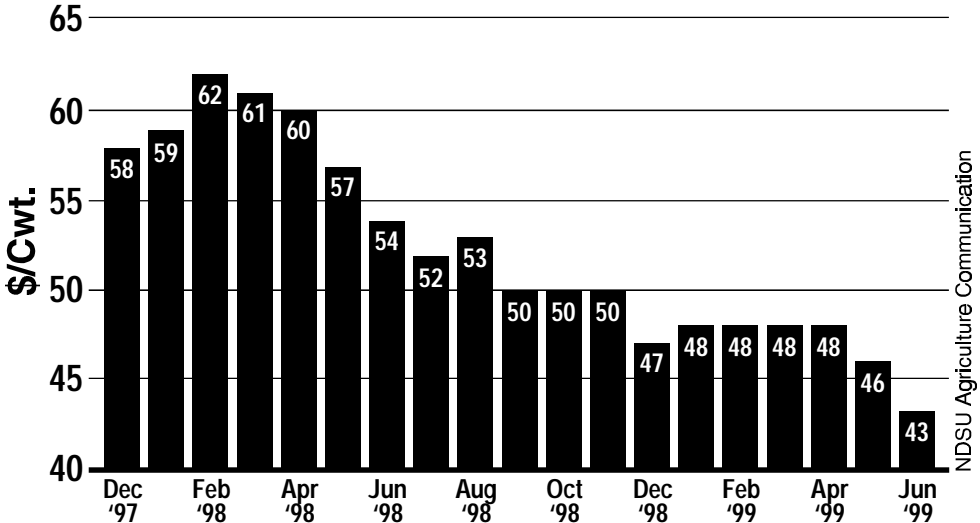

Monthly Feeding Cost of Gain 700 to 800 lb. Steers in Kansas

Rodney Jones, Kansas State University

NDSU Agriculture Communication