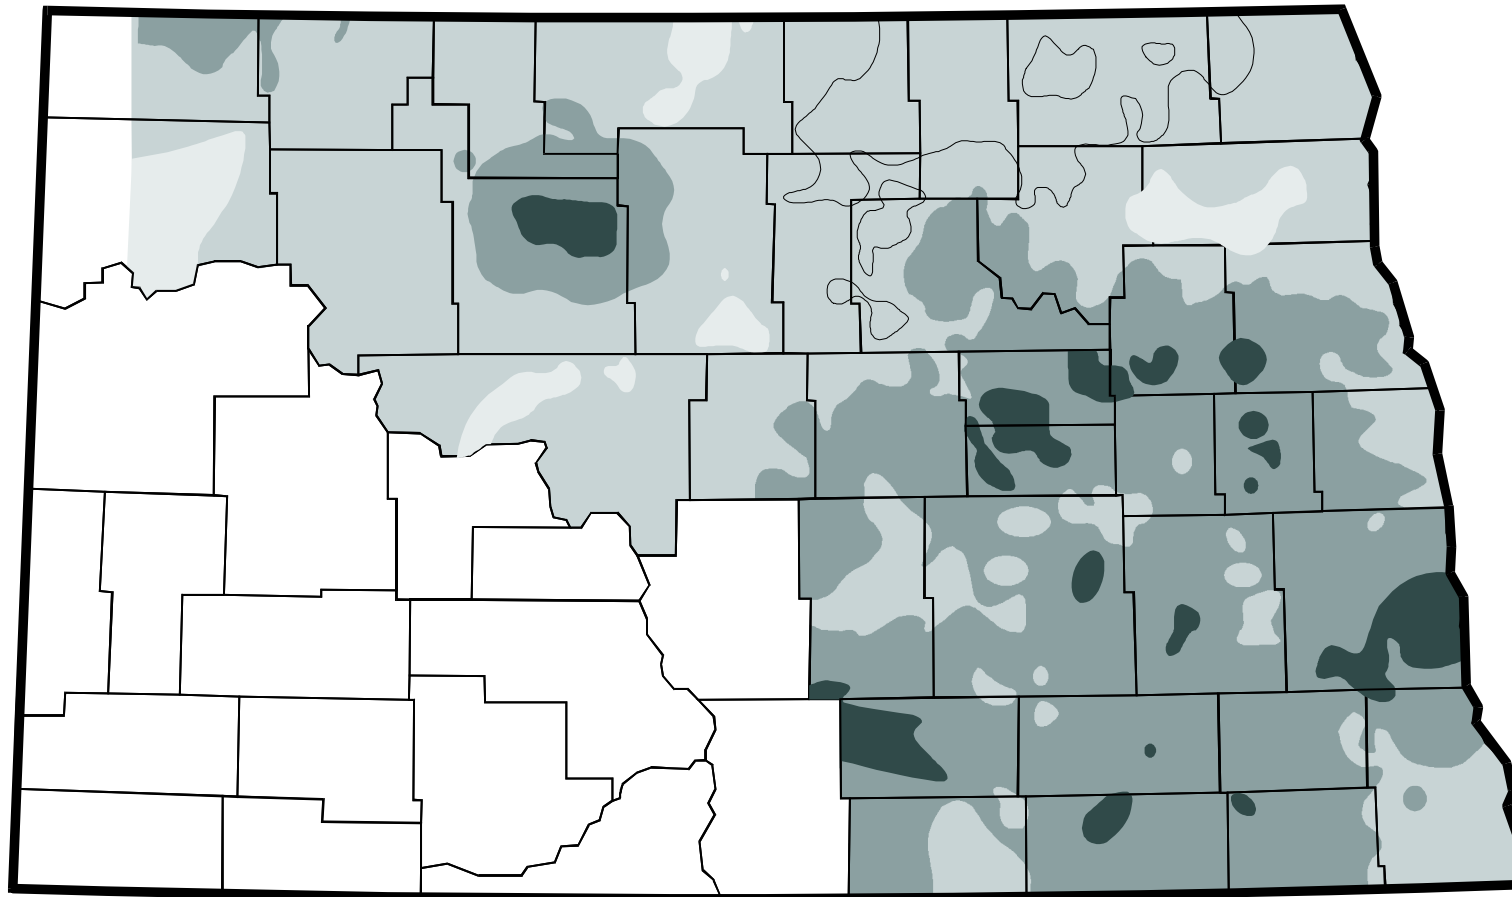

1999 Wheat Midge Survey - Parasite

% parasitized midge larvae

The current wheat midge soil survey was based on soil samples taken last fall by county extension agents under the direction of NDSU entomologists. The North Dakota Wheat Commission provided financial support for the effort.