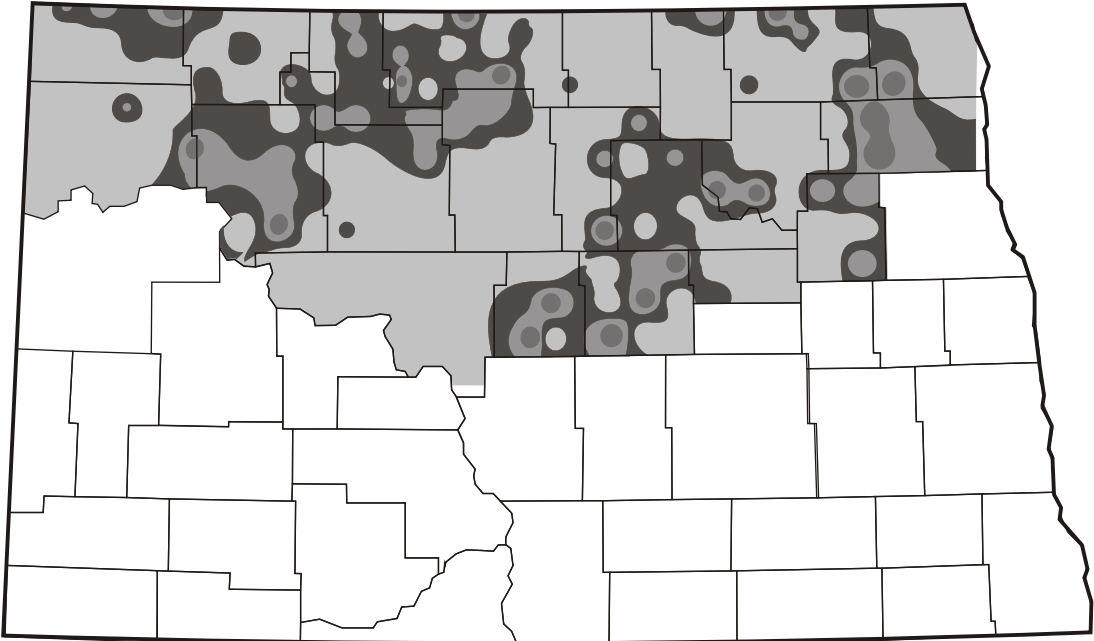

2004 Wheat Midge Larval Survey

Field Locations

2004 Wheat Midge Larval Survey

0-200 201-500 501-800 801-1100 >1100 Not Surveyed

midge larvae/sq m

2004 Wheat Midge Larval Survey

0-25 26-50 51-75 76-100 Not Surveyed

percent parasitized midge larvae