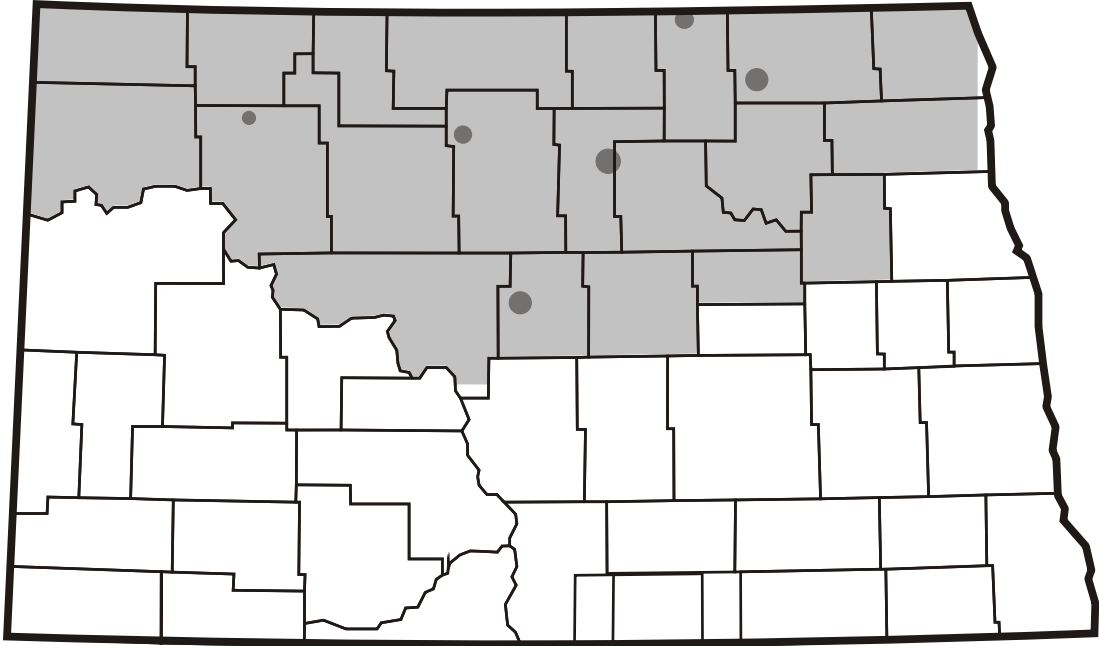

2004 Wheat Midge Larval Survey

Field Locations

2004 Wheat Midge Larval Survey

0-200 201-500 501-800 801-1100 >1100 Not Surveyed

midge larvae/sq m

2004 Wheat Midge Larval Survey

0-25 26-50 51-75 76-100 Not Surveyed

percent parasitized midge larvae