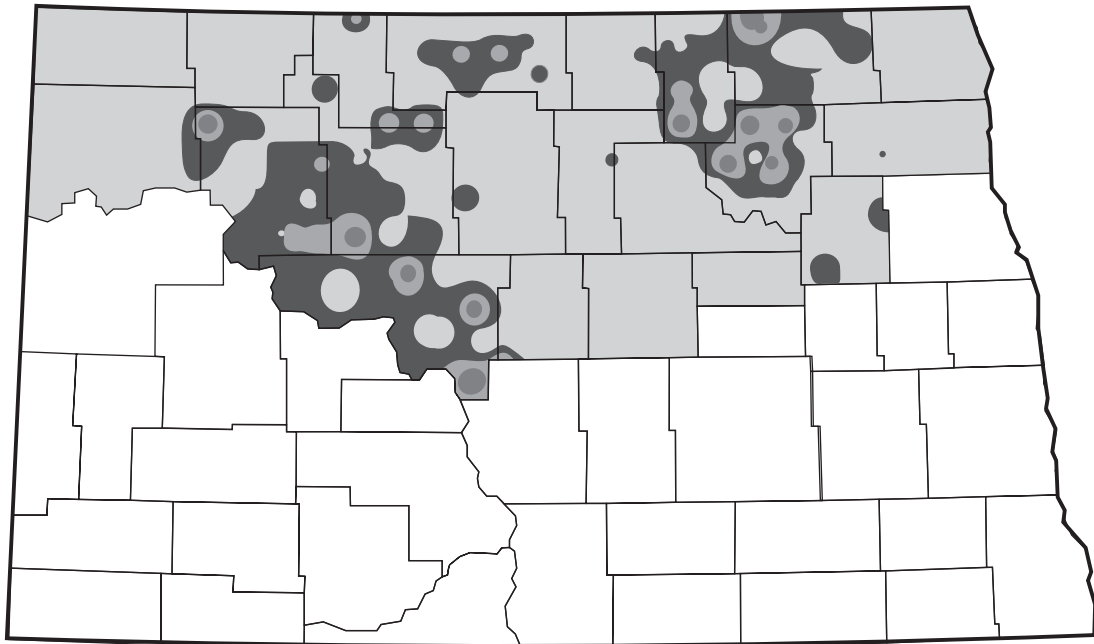

2005 Wheat Midge Larval Survey

0-200 201-500 501-800 801-1100 >1100 Not Surveyed

midge larvae/sq m

2005 Wheat Midge Larval Survey

0-25 26-50 51-75 76-100 Not Surveyed

percent parasitized midge larvae