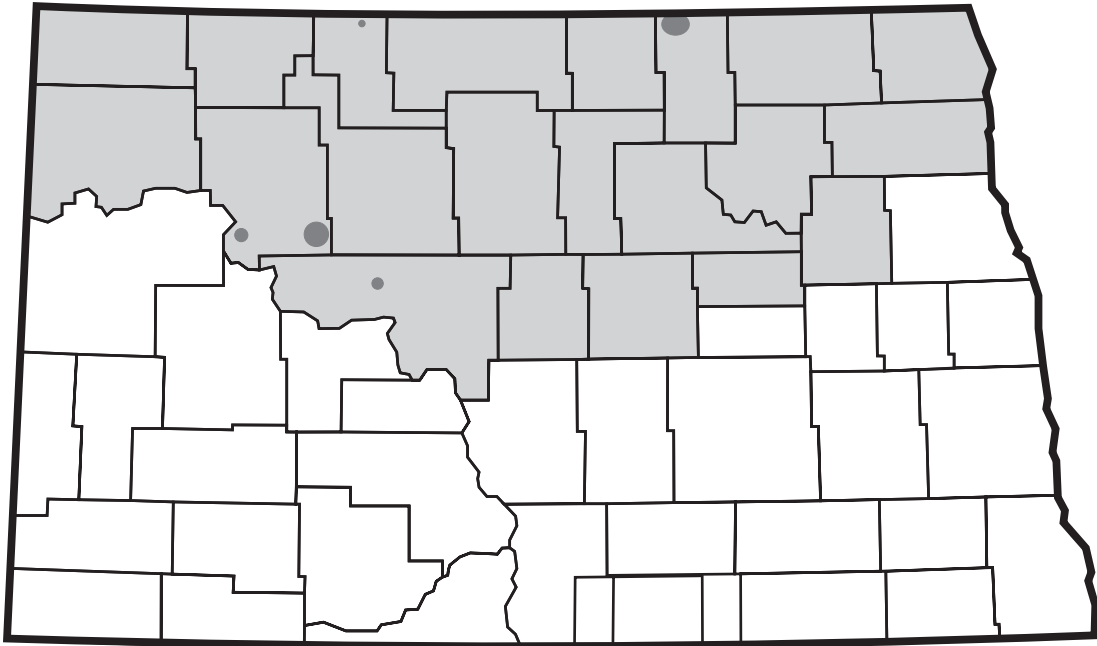

2005 Wheat Midge Larval Survey

0-200 201-500 501-800 801-1100 >1100 Not Surveyed

midge larvae/sq m

2005 Wheat Midge Larval Survey

0-25 26-50 51-75 76-100 Not Surveyed

percent parasitized midge larvae